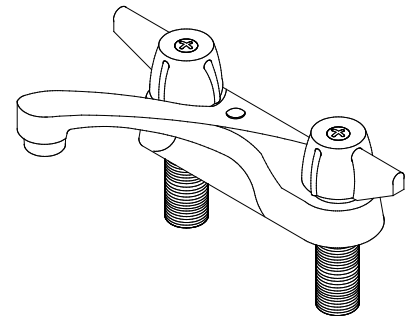

* These items are not offered individually and must be purchased as a group or unit. Please contact Central Brass for more information.