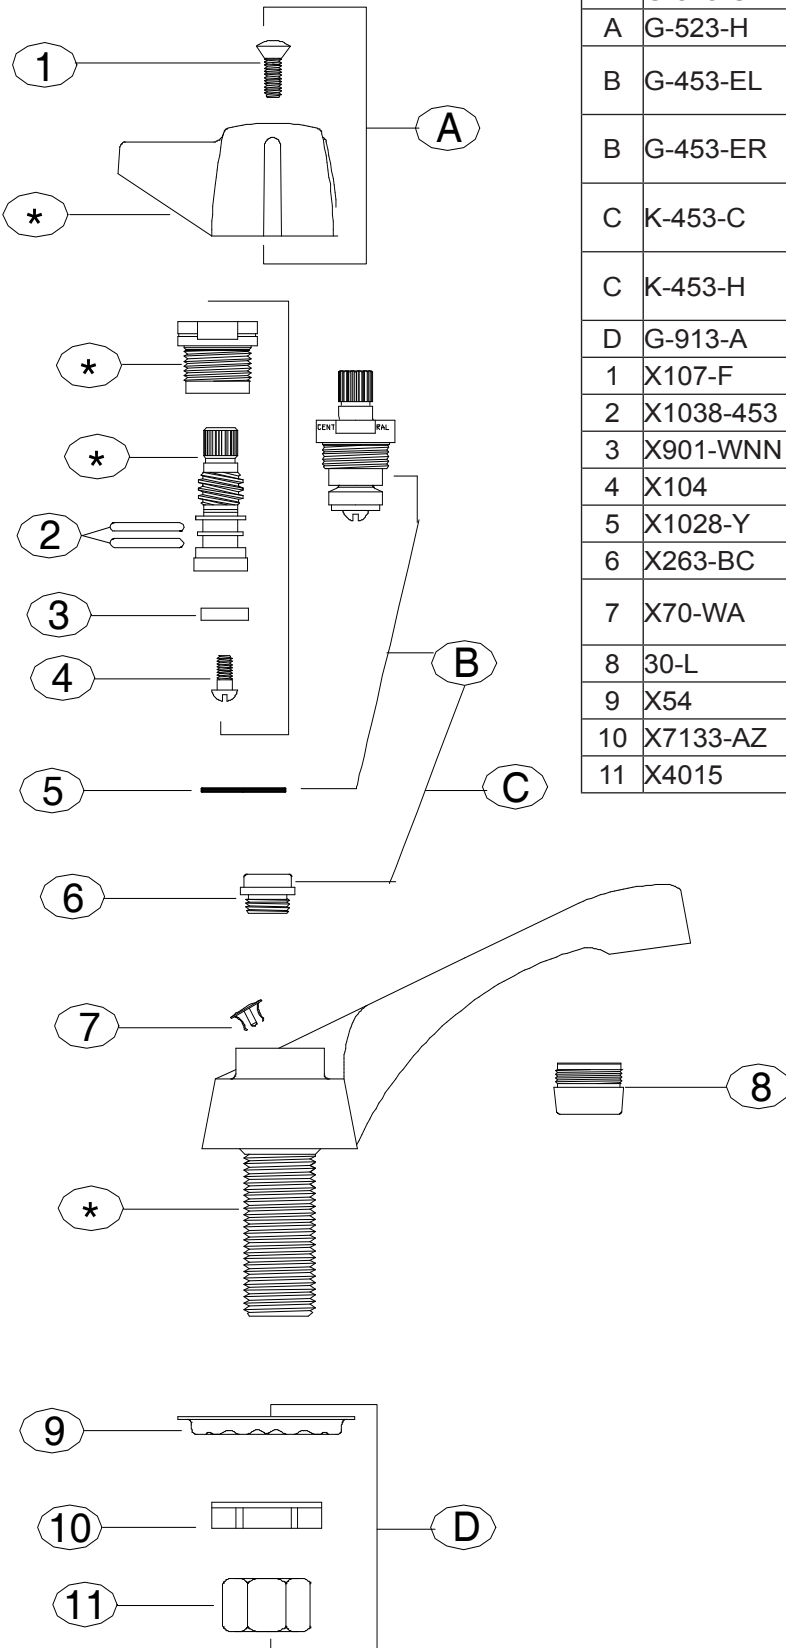

Central Brass

COMPANY

Brecksville, Ohio 44141

Phone: (216) 883-0220 Fax: (440) 526-5745

www.CentralBrass.com

MODEL NO. 1133 Series

**Cast Brass Centerset
Lavatory Faucet**

REPLACEMENT PARTS

#	Part #	Description
A	G-523-C	Lever Handle Indexed C with Screw (X107-F)
A	G-523-H	Lever Handle Indexed H with Screw (X107-F)
B	G-453-EL	Cold O-Ring Stem Assembly with Gasket (X1028-Y)
B	G-453-ER	Hot O-Ring Stem Assembly with Gasket (X1028-Y)
C	K-453-C	Cold O-Ring Stem Assembly with Gasket (X1028-Y) & Seat (X263-BC)
C	K-453-H	Hot O-Ring Stem Assembly with Gasket (X1028-Y) & Seat (X263-BC)
D	G-913-A	Coupling Nut group (1 set)
1	X107-F	Handle Screw (25 pcs per pack)
2	X1038-453	O-Rings (25 pcs per pack)
3	X901-WNN	Stem Seat Washer (25 pcs per pack)
4	X104	Seat Washer Screw (25 pcs per pack)
5	X1028-Y	Gasket (25 pcs per pack)
6	X263-BC	Replacement Seat (10 pcs per pack)
7	X70-WA	Plug Hole Button (6 pcs per pack) for items without Pop-up Drain
8	30-L	Aerator (Male)
9	X54	Crowfoot Washer (10 pcs per pack)
10	X7133-AZ	Locknut (10 pcs per pack)
11	X4015	Coupling Nut (4 pcs per pack)

www.CentralBrass.com

MODEL NO. **1133** Series

Cast Brass Centerset

Lavatory Faucet

For items with
"D" Suffix
Pop-up Drain

NEW!!! Pop-up
Item Number 1109
is now supplied.
Part Number 1104 or 1105
was supplied with items
shipped before 7-1-2002

* These items are not offered individually and must be purchased as a group or unit. Please contact Central Brass for more information.

#	Part #	Description
B	SU-195	Pop-up Bracket with Screw (X113-P)
C	G-195-DST9	Pull Rod Group with Pop-up Bracket (SU-195) & Ball Lever Rod
D	SU-1109	Pop-up Drain less pull rod & bracket with Stopper & Guide (SU-2113-TT)
1	SU-195-BT9	Pull Rod & Knob
2	X113-P	Pop-up Bracket Screw (6 pcs per pack)
3	X195-C	Clip (6 pcs per pack)
4	192-NBB	Ball Lever Nut
5	X409-PT	Ball Lever Packing (12 pcs per pack)
6	X51-D	Washer (10 pcs per pack)
7	X994-1109	Mac Washer (4 pcs per pack)
8	2056-SPT1109	Top Flange
9	G-2115-TP	Stopper & Guide