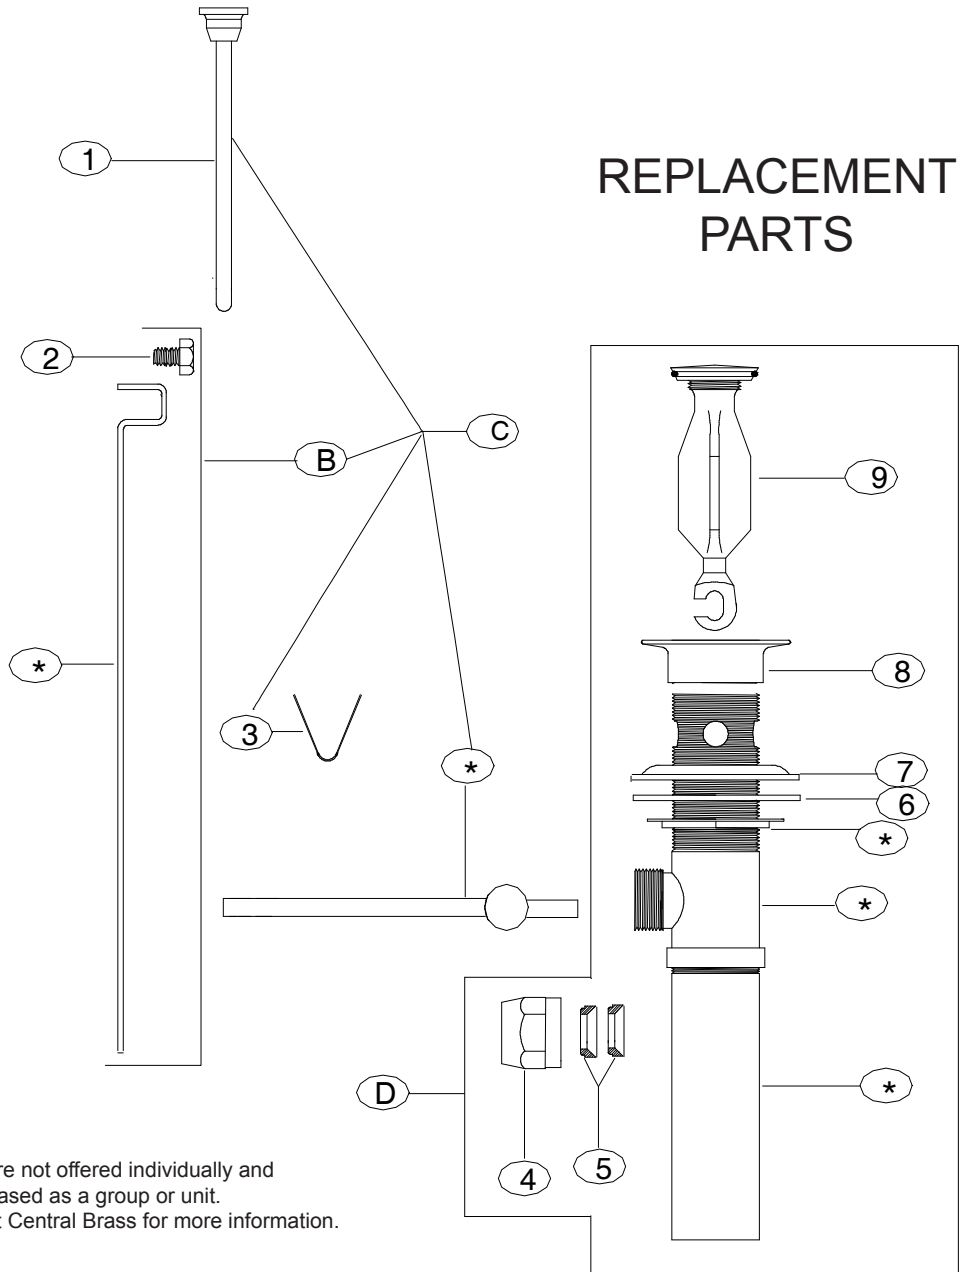

#	Part #	Description
A	G-523-C	Lever Handle Indexed C with Screw (X107-F)
A	G-523-H	Lever Handle Indexed H with Screw (X107-F)
B	G-453-EL	Cold O-Ring Stem Assembly with Gasket (X1028-Y)
B	G-453-ER	Hot O-Ring Stem Assembly with Gasket (X1028-Y)
C	K-453-C	Cold O-Ring Stem Assembly with Gasket (X1028-Y) & Seat (X263-BC)
C	K-453-H	Hot O-Ring Stem Assembly with Gasket (X1028-Y) & Seat (X263-BC)
D	G-913-A	Coupling Nut group (1 set)
1	X107-F	Handle Screw (25 pcs per pack)
2	X1038-453	O-Rings (25 pcs per pack)
3	X901-WNN	Stem Seat Washer (25 pcs per pack)
4	X104	Seat Washer Screw (25 pcs per pack)
5	X1028-Y	Gasket (25 pcs per pack)
6	X263-BC	Replacement Seat (10 pcs per pack)
7	X70-WA	Plug Hole Button (6 pcs per pack) for items without Pop-up Drain
8	30-L	Aerator (Male)
9	X54	Crowfoot Washer (10 pcs per pack)
10	X7133-AZ	Locknut (10 pcs per pack)
11	X4015	Coupling Nut (4 pcs per pack)

www.CentralBrass.com

MODEL NO. **1133** Series

Cast Brass Centerset

Lavatory Faucet

For items with
"D" Suffix
Pop-up Drain

NEW!!! Pop-up
Item Number 1109
is now supplied.
Part Number 1104 or 1105
was supplied with items
shipped before 7-1-2002

* These items are not offered individually and must be purchased as a group or unit. Please contact Central Brass for more information.

#	Part #	Description
B	SU-195	Pop-up Bracket with Screw (X113-P)
C	G-195-DST9	Pull Rod Group with Pop-up Bracket (SU-195) & Ball Lever Rod
D	SU-1109	Pop-up Drain less pull rod & bracket with Stopper & Guide (SU-2113-TT)
1	SU-195-BT9	Pull Rod & Knob
2	X113-P	Pop-up Bracket Screw (6 pcs per pack)
3	X195-C	Clip (6 pcs per pack)
4	192-NBB	Ball Lever Nut
5	X409-PT	Ball Lever Packing (12 pcs per pack)
6	X51-D	Washer (10 pcs per pack)
7	X994-1109	Mac Washer (4 pcs per pack)
8	2056-SPT1109	Top Flange
9	G-2115-TP	Stopper & Guide